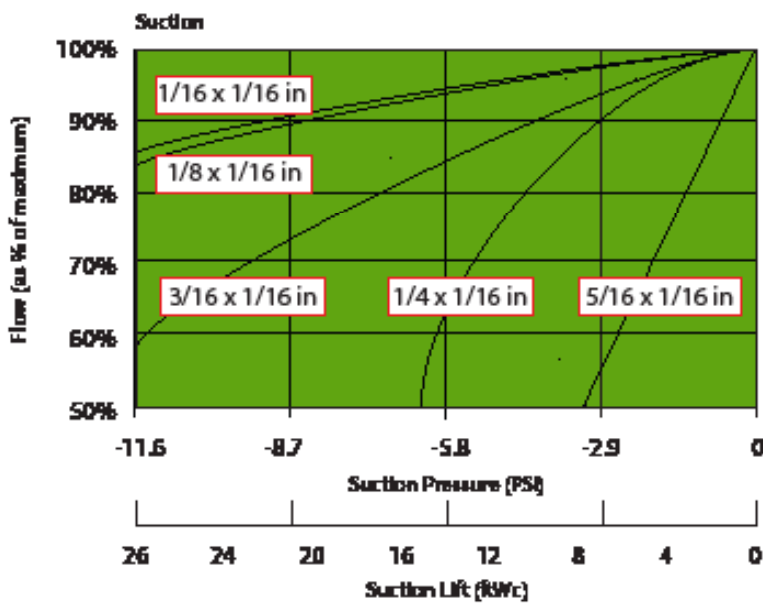

VF_Techno_Vantage_3000_Rev03_June_2019_(us)

Find your local supplier
at www.verderflex.com

For construction installation and floor mounting drawings
please contact your local authorised Verderflex® distributor.

VERDER
passion for pumps