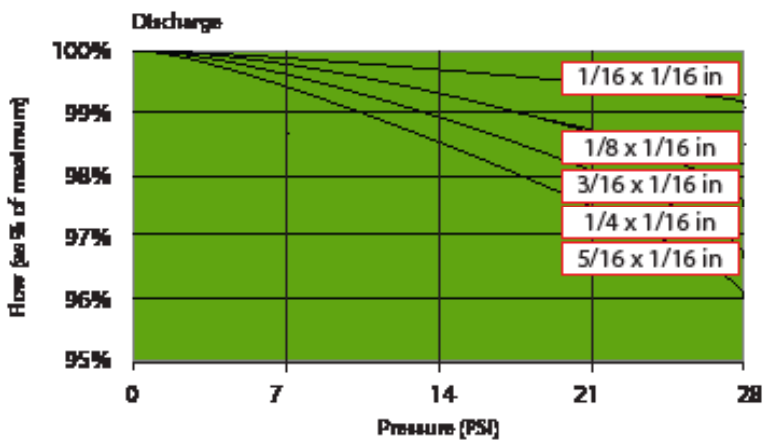

VF_Techno_Vantage_3000_Rev03_June_2019_(us)

Find your local supplier
at www.verderflex.com

For construction installation and floor mounting drawings
please contact your local authorised Verderflex® distributor.

VERDER
passion for pumps