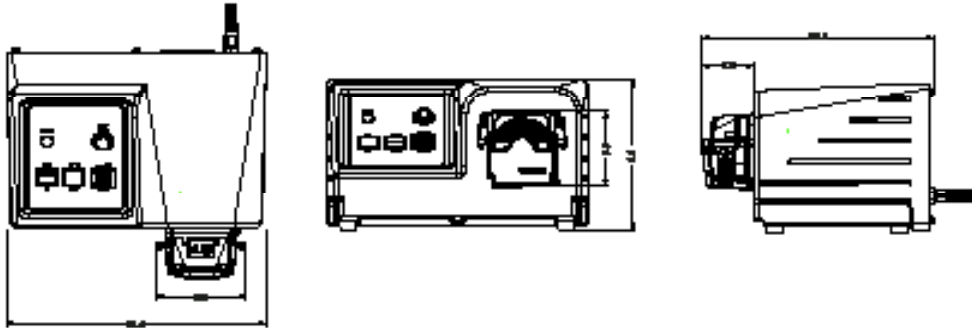

Verderflex Vantage 3000 B EZ

All dimensions are in inches.
All dimensions and weights are for guidance only.