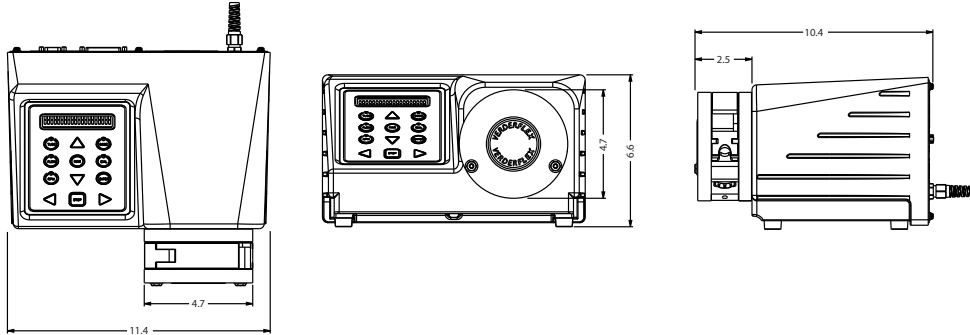

Verderflex

Vantage 3000 P S10

All dimensions are in inches.
All dimensions and weights are for guidance only.