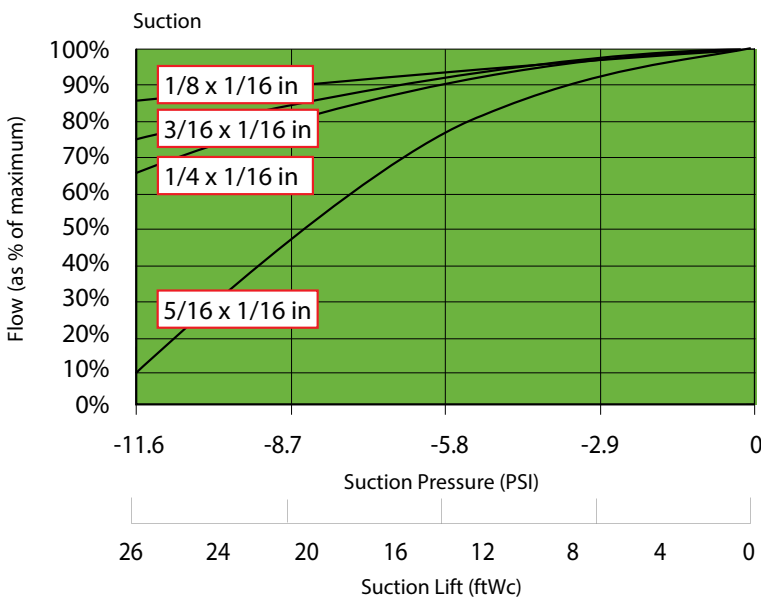

Find your local supplier
at www.verderflex.com

For construction installation and floor mounting drawings
please contact your local authorised Verderflex® distributor.