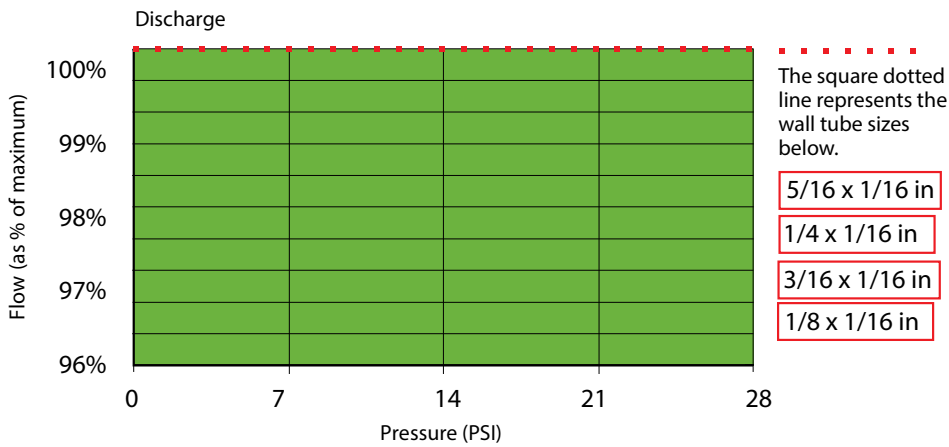

Find your local supplier
at www.verderflex.com

For construction installation and floor mounting drawings
please contact your local authorised Verderflex® distributor.