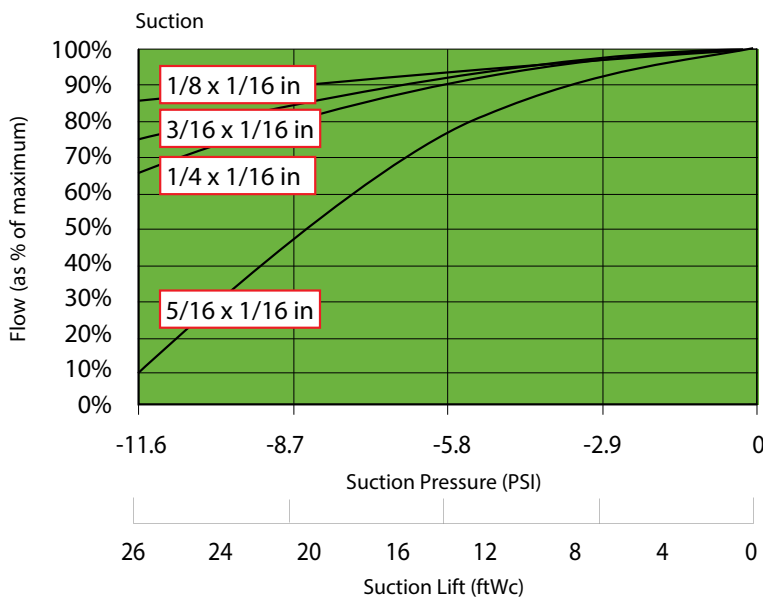

VF_Techno_Vantage_3000_Rev02_2013_(us)

Find your local supplier
at www.verderflex.com

For construction installation and floor mounting drawings
please contact your local authorised Verderflex® distributor.

VERDER
passion for pumps