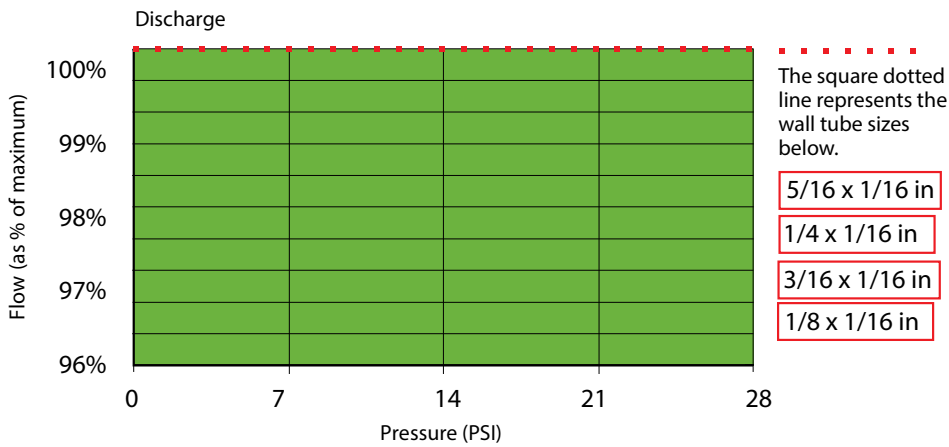

VF_Techno_Vantage_3000_Rev02_2013_(us)

Find your local supplier
at www.verderflex.com

For construction installation and floor mounting drawings
please contact your local authorised Verderflex® distributor.

VERDER
passion for pumps