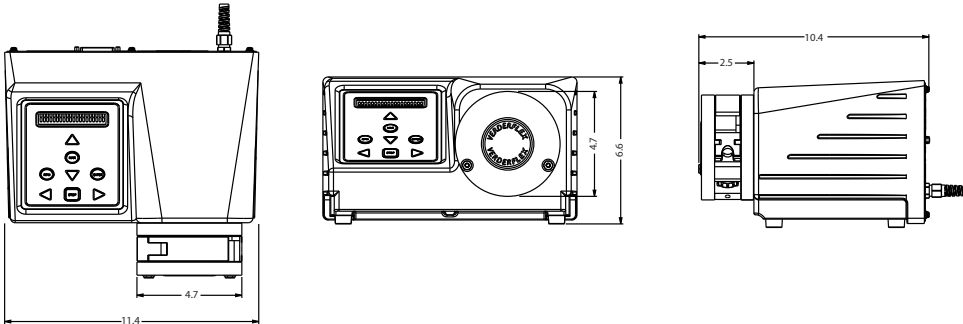

Verderflex Vantage 3000 C S10

All dimensions are in inches.
All dimensions and weights are for guidance only.