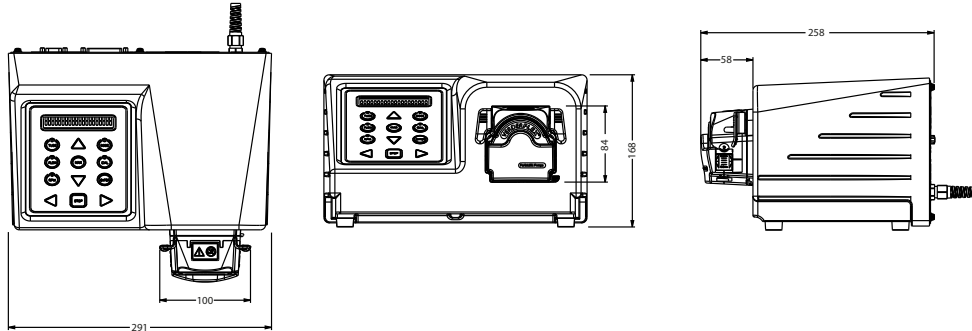

Verderflex

Vantage 3000 P EZ

All dimensions are in mm.
All dimensions and weights are for guidance only.