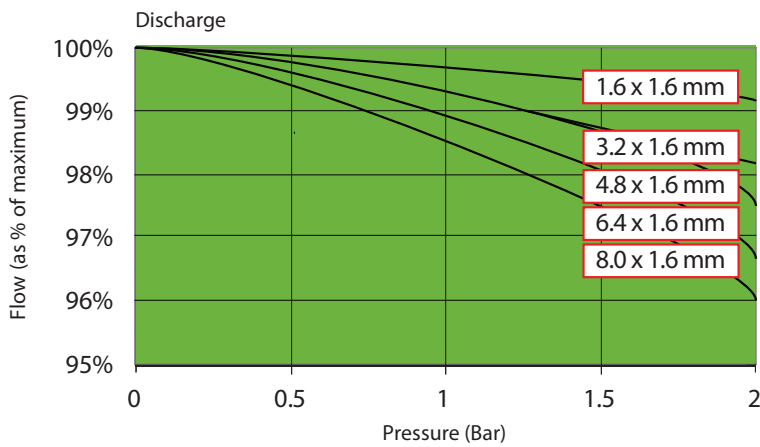

VF_Techno_Vantage_3000_Rev02_2018_(eu)

Find your local supplier
at www.verderflex.com

For construction installation and floor mounting drawings
please contact your local authorised Verderflex® distributor.

VERDER
passion for pumps