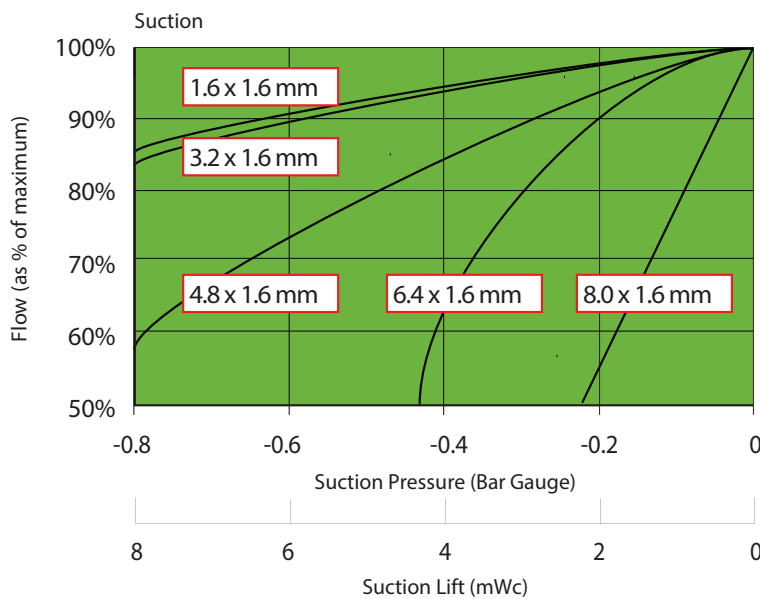

VF_Techno_Vantage_3000_Rev02_2018_(eu)

Find your local supplier
at www.verderflex.com

For construction installation and floor mounting drawings
please contact your local authorised Verderflex® distributor.

VERDER
passion for pumps