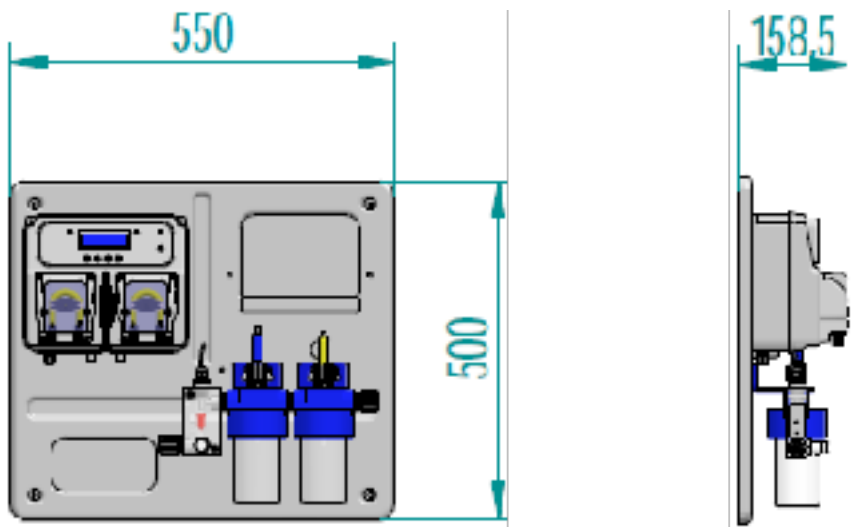

Verderdos

VP Dual pH – Chlorine panel

VERDERFLEX®

Description

VP DUAL PANEL PH / CL: the panel consists of a VP DUAL peristaltic unit for reading and adjusting pH and chlorine in PPM, fixed on a thermoplastic completely wired IP 65 back panel. The panel is provided fully accessorised with probes, holders, filter, buffer solutions and complete installation kit. The panel is ready to be plugged in, after the required calibration and desired settings by the user have been input in the device.

Technical data

Characteristics of the probes	Standard probes						
	pH				Chlorine		
	PRO-PH	PRO-G-PH	PRO-P-PH	PRO-H-PH			
Full scale	0 ÷ 14	0 ÷ 14	0 ÷ 14	0 ÷ 14	Full scale	0 ÷ 10.00	
Resolution	0.01	0.01	0.01	0.01	Resolution	0.01	
Flow rate	40 l/h	40 l/h	40 l/h	40 l/h	Flow rate	30 - 40 l/h	
Body	epoxy	glass	epoxy	glass	Cable	1.5 m	
Electrode	platinum	platinum	platinum	platinum	Temperature	5 - 50°C	
Temperature	60°C	80°C	50°C	130°C	Electrode	Copper/Platinum	
Connection	BNC	BNC	BNC	BNC			
Cable length	1 m	1 m	1 m	1 m			
Back pressure	2 bar	2 bar	2 bar	6 bar			

Verderdos

VP Dual pH – Chlorine panel

VERDERFLEX®

Standard installation kit

1/2" PP-VL-VT Lip	Foot Filter PP-VL-VT	Suction tube 2 m PVC 4x6	Delivery tube 2 m PE 4x6
			

Dimensions

VP_Dual_pH_chlorine_Technosheet_rev01_2017_(eu)