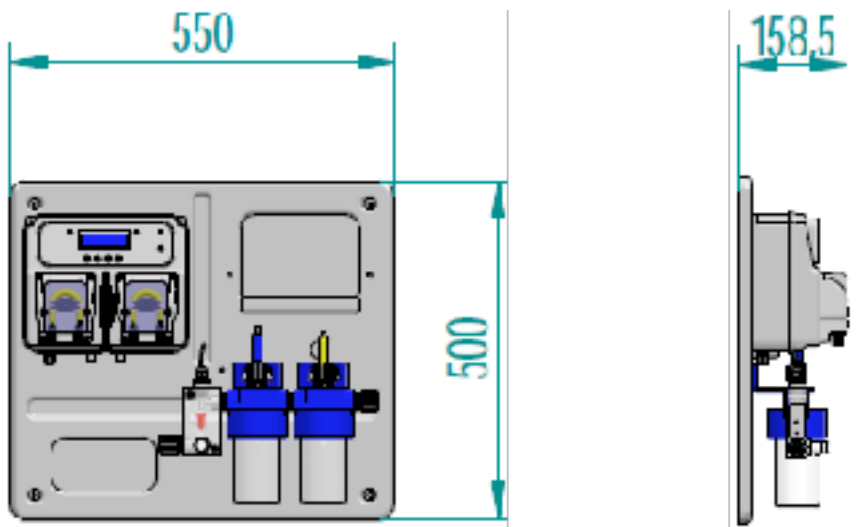

Verderdos

VP Dual pH – Chlorine panel

Description

VP DUAL PANEL PH / CL: the panel consists of a VP DUAL peristaltic unit for reading and adjusting pH and chlorine in PPM, fixed on a thermoplastic completely wired IP 65 back panel. The panel is provided fully accessorised with probes, holders, filter, buffer solutions and complete installation kit. The panel is ready to be plugged in, after the required calibration and desired settings by the user have been input in the device.

Technical data

Characteristics of the probes	Standard probes						
	pH				Chlorine		
	PRO-PH	PRO-G-PH	PRO-P-PH	PRO-H-PH			
Full scale	0 ÷ 14	0 ÷ 14	0 ÷ 14	0 ÷ 14	Full scale	0 ÷ 10.00	
Resolution	0.01	0.01	0.01	0.01	Resolution	0.01	
Flow rate	40 l/h	40 l/h	40 l/h	40 l/h	Flow rate	30 - 40 l/h	
Body	epoxy	glass	epoxy	glass	Cable	1.5 m	
Electrode	platinum	platinum	platinum	platinum	Temperature	5 - 50°C	
Temperature	60°C	80°C	50°C	130°C	Electrode	Copper/Platinum	
Connection	BNC	BNC	BNC	BNC			
Cable length	1 m	1 m	1 m	1 m			
Back pressure	2 bar	2 bar	2 bar	6 bar			

Verderdos

VP Dual pH – Chlorine panel

VERDERFLEX®

Standard installation kit

1/2" PP-VL-VT Lip	Foot Filter PP-VL-VT	Suction tube 2 m PVC 4x6	Delivery tube 2 m PE 4x6
			

Dimensions

VP_Dual_pH_chlorine_Technosheet_rev01_2017_(eu)