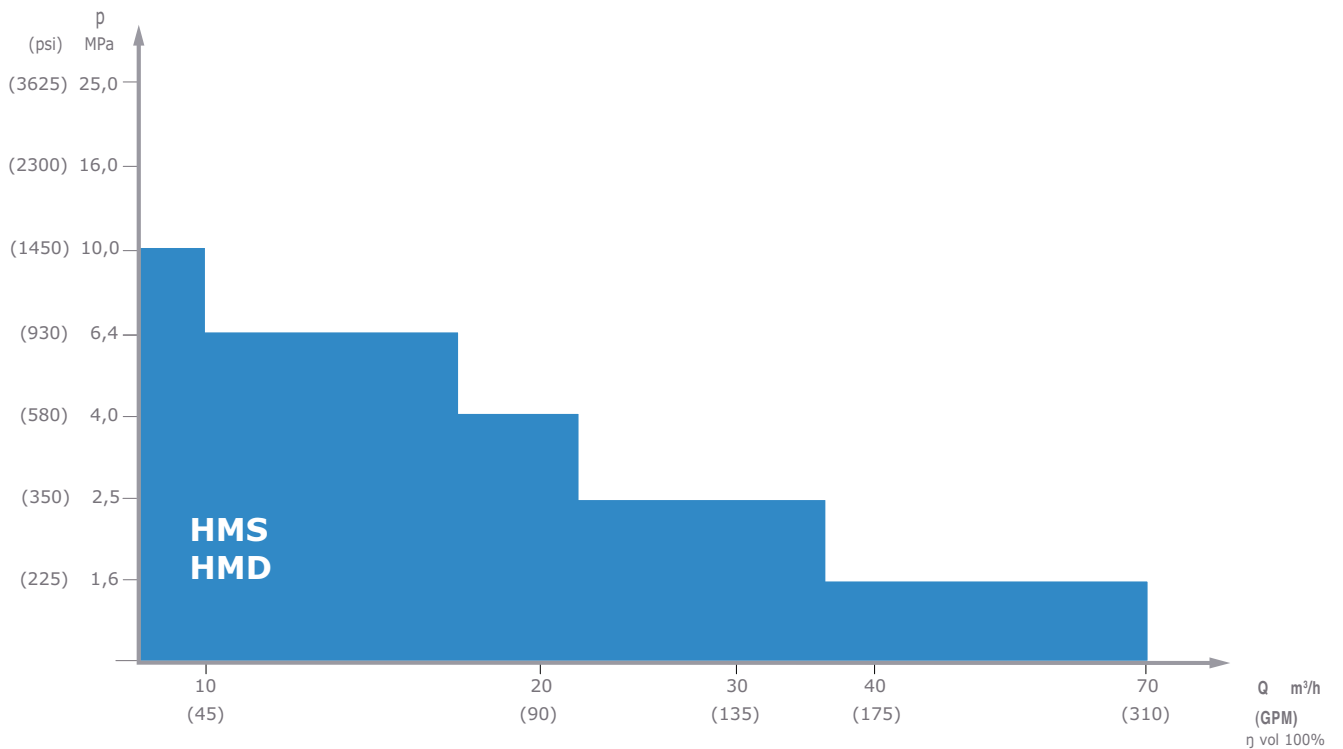

PERFORMANCE CHART

Hydraulic Membrane Pumps HM Series

Transfer Applications

PERFORMANCE CHART

Hydraulic Membrane Pumps HM Series

Filter Press Feed Applications