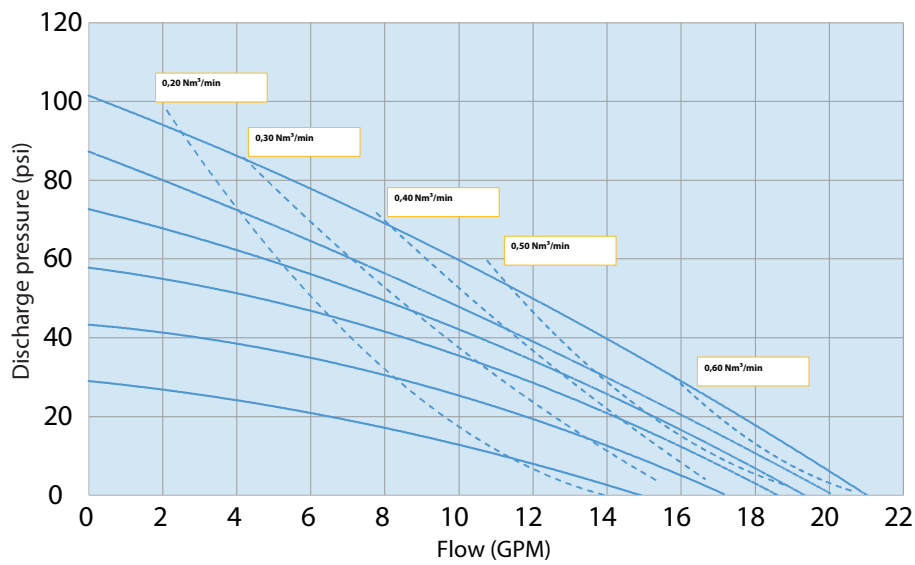

VERDERAIR HC-PURE FD SERIES

VA-HCP15

The Verderair HC-PURE series of hygienic double diaphragm pumps is designed for various hygienic applications. The electropolished surfaces reduce the risk of bacteria traps and contamination. The pumps are manufactured from SS 316L according to the highest hygienic design standards. Easy maintenance and a long lifetime results in less downtime for your production process.

NOTE not all combinations are available
 Ex II 2G/2GD Ex h IIC/IIIC T158 °F Gb/Gb Db

EXAMPLE PUMP TYPE
VA-HCP15 SG ST TF TO D2 FD

VERDERAIR HC-PURE FD SERIES

VA-HCP15

Dimensions

HC-PURE15 FD

TYPE	A	B	C	G	H	I	K	M	O	Q	R	S
HCP15 DIN	7,05	9,21	6,85	DN25	R¼	0,98	M6	4,92	0,75	8,19	0,79	5
HCP15 TC	6,75	9,13	6,85	1-1,5	R¼	0,98	M6	4,92	0,75	8,19	0,79	5

Dimensions in inches

VERDERAIR HC-PURE FD SERIES

VA-HCP15

Performance charts

HC-PURE15 FD

23-VA-DA_HC-PURE FD15-US

Find your local supplier at www.verderliquids.com

For construction, installation and floor mounting drawings please contact your local authorised Verderair® distributor.