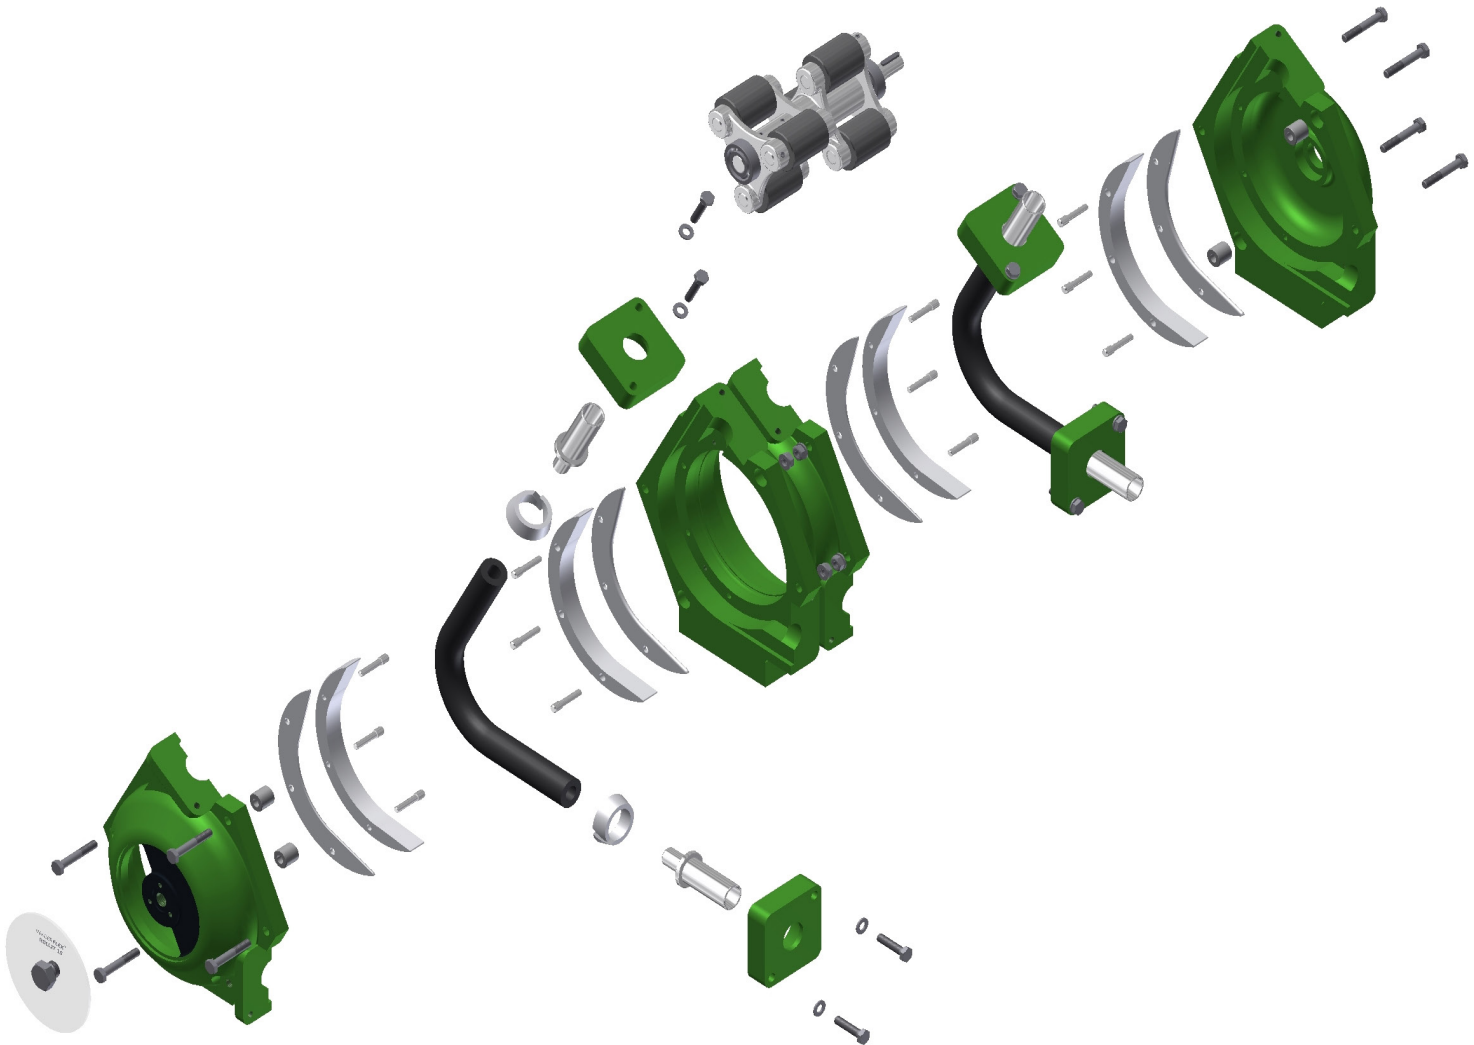

Peristaltic Hose Pump

Spare Parts List

Verderflex Rollit
15 - 35 TP

Version 1.1v-01/2020

Print-No. 01

Version 1.1v-01/2020
Print-No. 01

Verderflex Rollit 15 - 35 TP

Rollit 15-35 TP Spare Parts List

Table 1 contains a list of spares to help maintain and repair the Rollit 15-35 TP peristaltic pumps. Your Verder distributor will be able to advise you where genuine Verderflex® spares can be purchased.

Table 1 Rollit 15-35 TP Spare Parts List (continued)

Ref	Item	Part No			Qty	Image
9	Bearing Set of 2 Pieces	R 15 TP	114.100068		1	
		R 25 TP	114.100069			
		R 35 TP	114.100070			
11	Clamping ring	R 15 TP	114.100062		4	
		R 25 TP	114.100063			
		R 35 TP	114.100064			
12	Hose tail	R 15 TP nominal size 25	PP	114.100042	4	
			SS 1.4571	114.100047		
		R 25 TP nominal size 31	PP	114.100043		
			SS 1.4571	114.100048		
		R 35 TP nominal size 51	PP	114.100065		
			SS 1.4571	114.100066		
12.1	Hose tail with tread DIN ISO 228	R 15 TP nominal size 3/4"	SS 1.4571	on request	4	
		R 25 TP nominal size 1"	SS 1.4571	on request		
		R 35 TP nominal size 1 1/2"	SS 1.4571	on request		
12.2	Hose tail with tread NPT	R 15 TP nominal size 3/4"	SS 1.4571	on request	4	
		R 25 TP nominal size 1"	SS 1.4571	on request		
		R 35 TP nominal size 1 1/2"	SS 1.4571	on request		