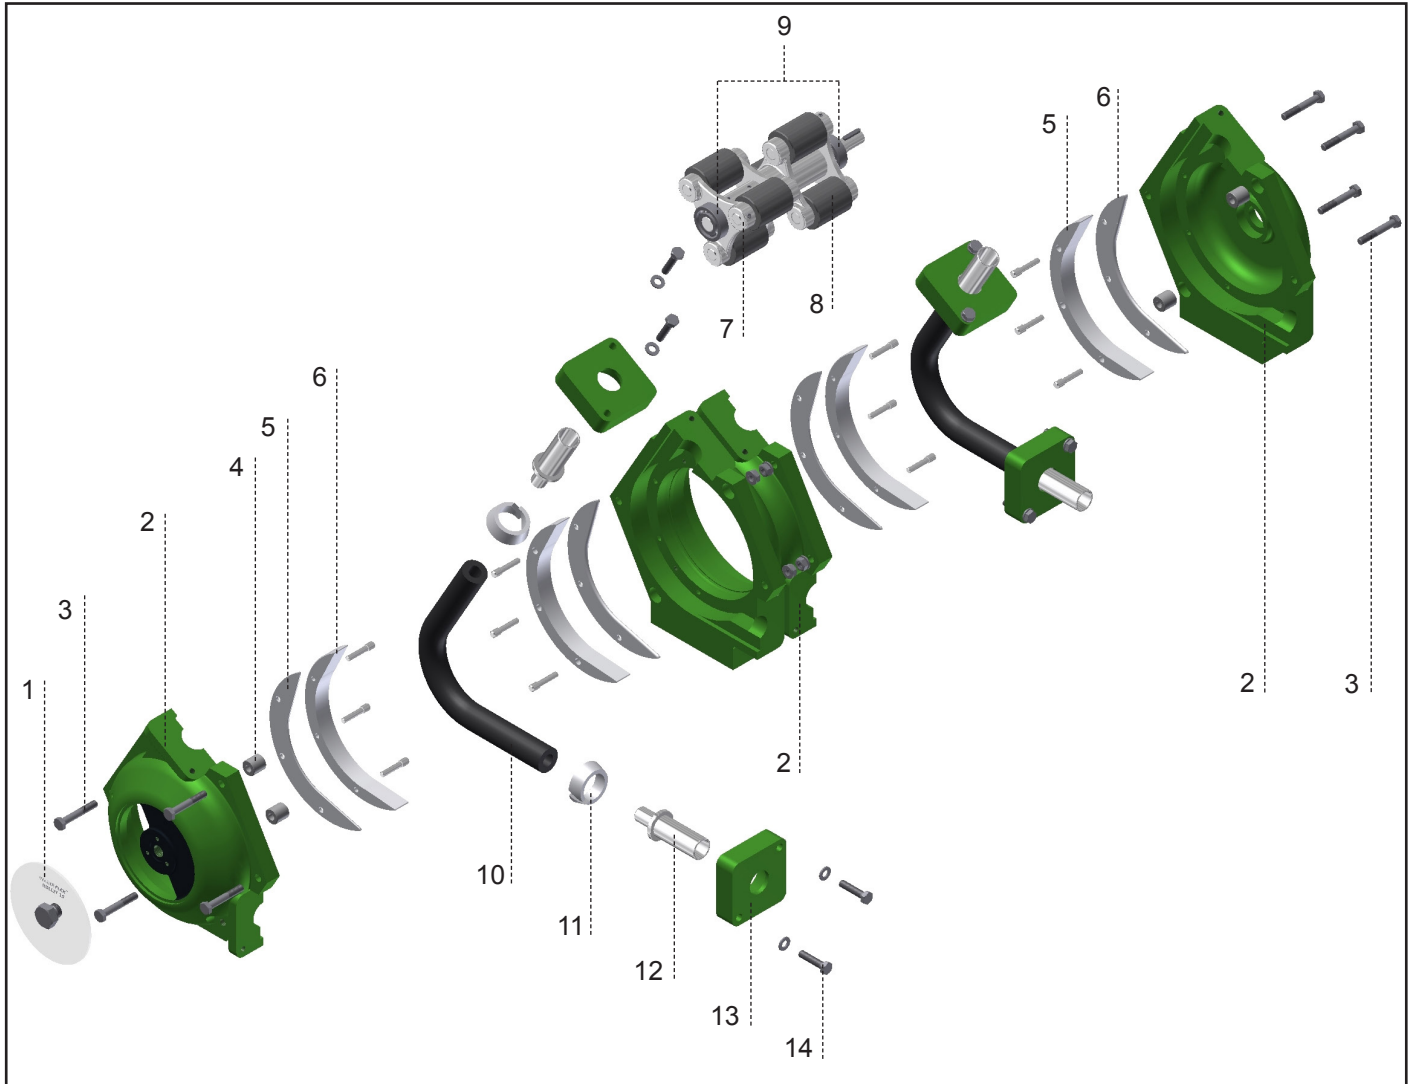

Rollit 15-35 TP Spare Parts List

Table 1 contains a list of spares to help maintain and repair the Rollit 15-35 TP peristaltic pumps. Your Verder distributor will be able to advise you where genuine Verderflex® spares can be purchased.

Figure 2 Layout (generic view)

1	Casing cover	6	Teflon inserts complete	11	Clamping ring
2	Pump casing	7	Rotor complete	12	Hose tail
3	Casing fasteners	8	Rollers complete	13	Counter flange
4	Centering bush	9	Bearing	14	Counter flange fastener
5	Guide rails	10	Pump hose