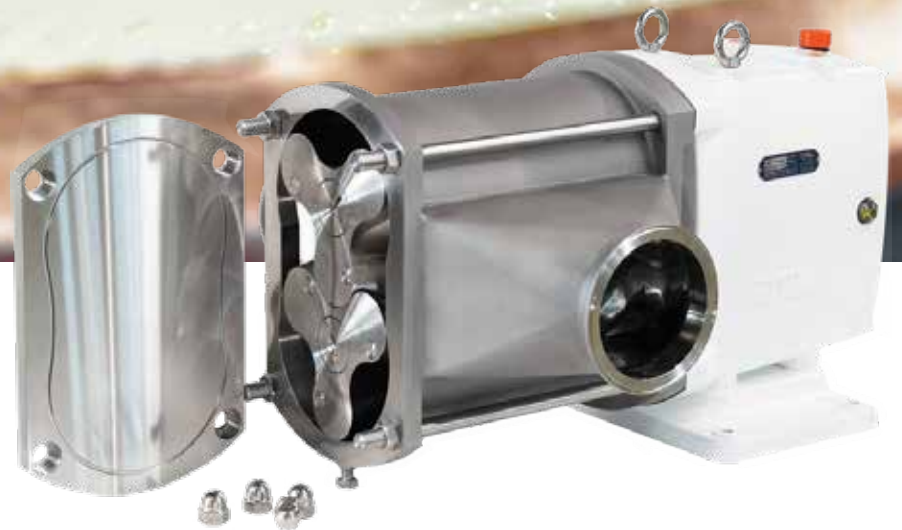

VERDER - JEC SERIES ZL500

New cheese curd pump with extremely large pump head

Your benefits

- *Shear sensitive pumping*
- *Efficient*
- *Easy to clean*

VERDER
passion for pumps

Pumping cheese curd

In an industrial cheese production the pumping of curd is associated with two difficulties:

➤ Homogeneity

On the other hand, the already consistant cheese should be as homogeneous and as efficient as possible, together with the liquid whey for further processing to be pumped.

When pumping there is a risk that the low-viscosity whey phase will separate from the former cheese chunks, the cheese will stay in the pump and block it.

The cheese curd pump JEC ZL500 has a very large pump head and large inlets and outlets. As a result, unwanted flow fluctuations are minimized by e.g. cross-sectional construction.

The largest version of this special rotary lobe pump can produce 12 liters per revolution. Due to the high delivery volume the speed of the pump can be reduced to a minimum. That results in a very gentle but efficient transfer of the cheese whey-mixture.

Key features:

- Three sizes available: 7, 10, 12 / rev
- Bi-wing and helical lobe rotor available
- Front-loading seals (single, double acting or triple lip seal)
- Materials 1.4404, Ra < 0,6 µm (optional 0,4 µm)
- Certification: EC 1935/2004, FDA, EHEDG, 3A